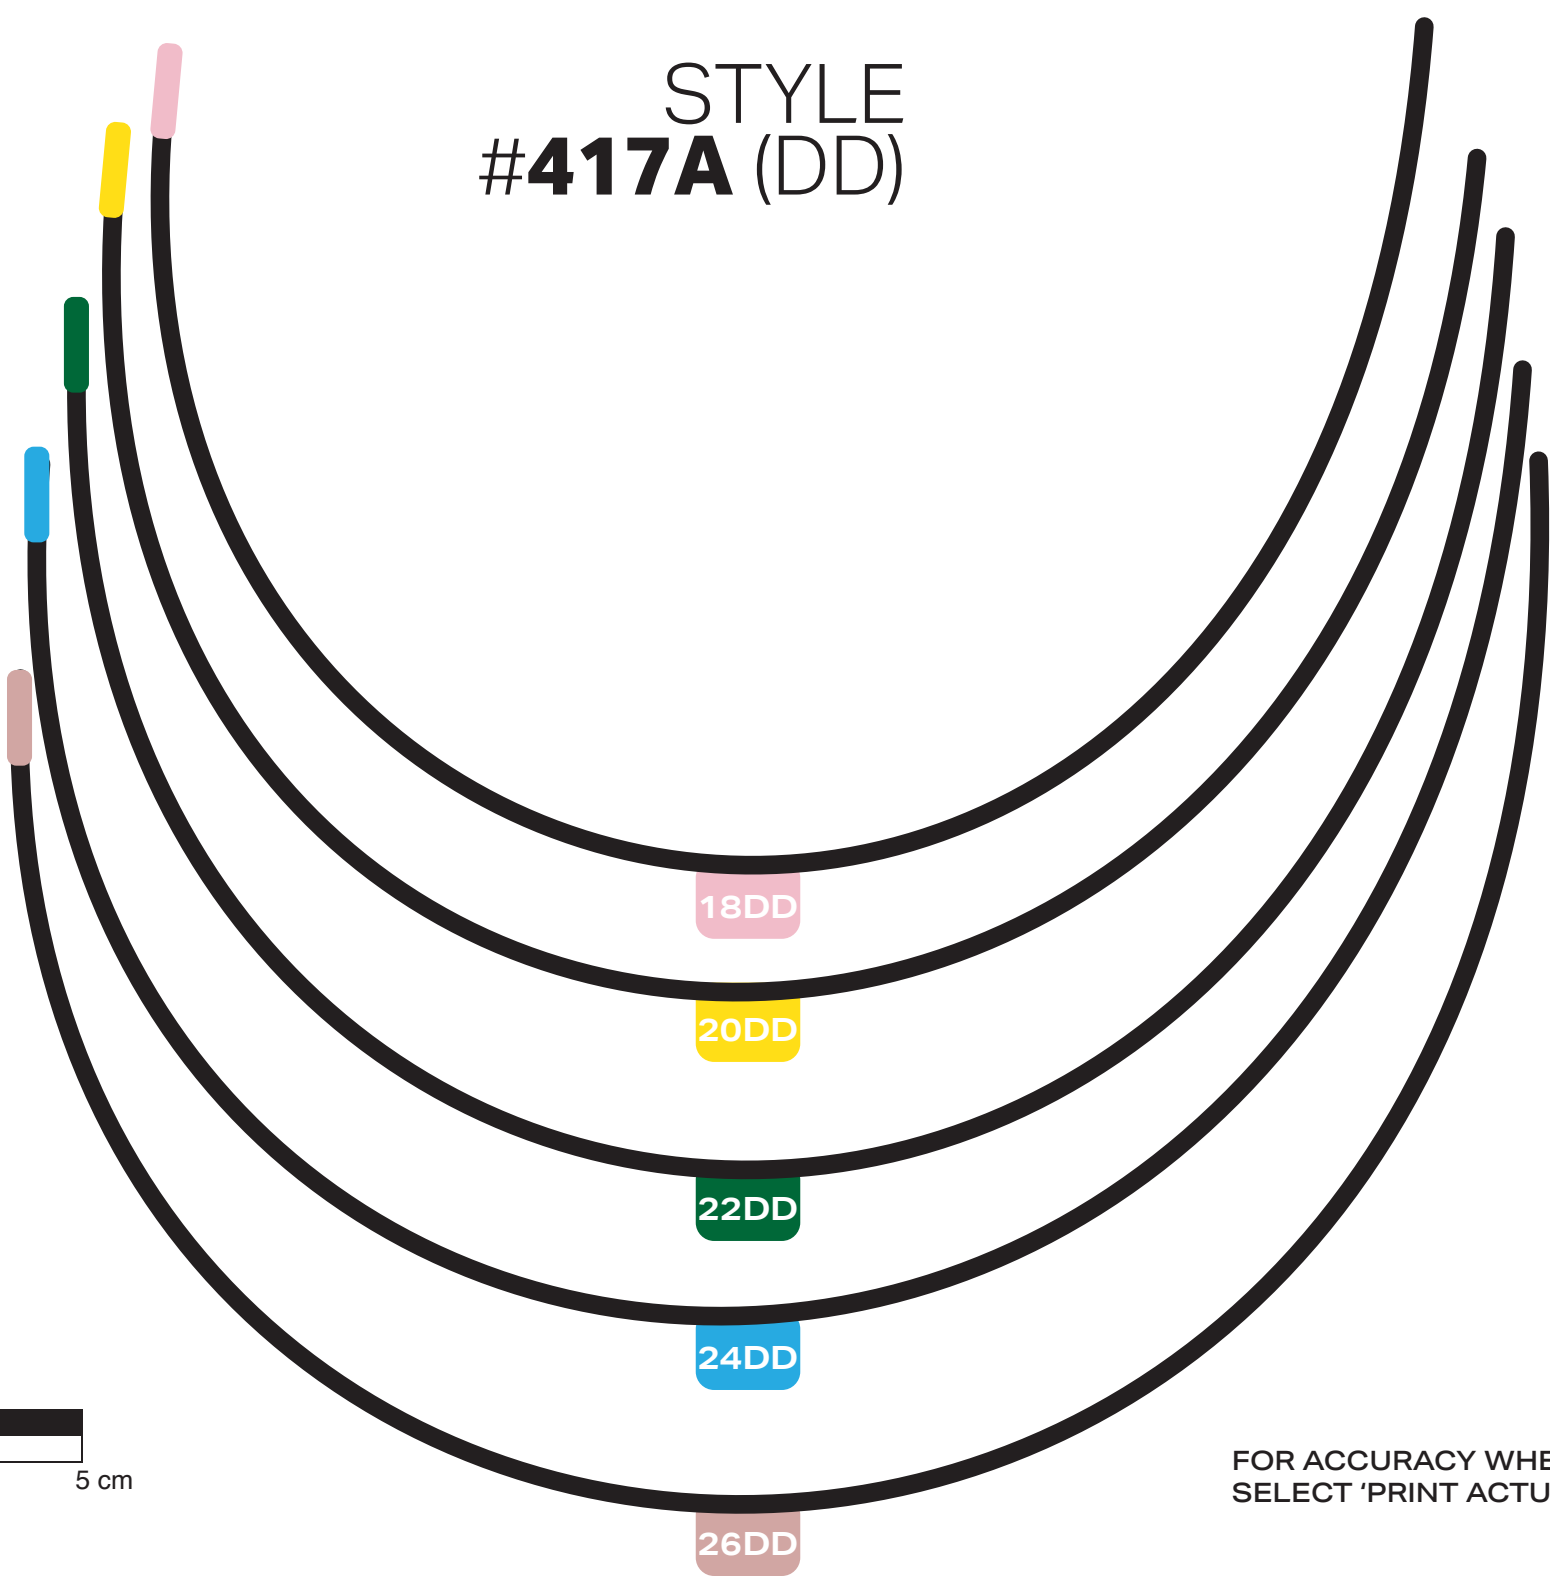

STYLE #417A (A/B)

SCALE 1:1

FOR ACCURACY WHEN PRINTING
SELECT 'PRINT ACTUAL SIZE'

DIAGRAM SUPPLIED AS GUIDE ONLY

STYLE #417A (C)

SCALE 1:1

FOR ACCURACY WHEN PRINTING
SELECT 'PRINT ACTUAL SIZE'

DIAGRAM SUPPLIED AS GUIDE ONLY

STYLE #417A (D)

SCALE 1:1

FOR ACCURACY WHEN PRINTING
SELECT 'PRINT ACTUAL SIZE'

DIAGRAM SUPPLIED AS GUIDE ONLY

STYLE #417A (D)

SCALE 1:1

FOR ACCURACY WHEN PRINTING
SELECT 'PRINT ACTUAL SIZE'

STYLE #417A (DD)

SCALE 1:1

FOR ACCURACY WHEN PRINTING
SELECT 'PRINT ACTUAL SIZE'

DIAGRAM SUPPLIED AS GUIDE ONLY

STYLE #417A (DD)

SCALE 1:1

FOR ACCURACY WHEN PRINTING
SELECT 'PRINT ACTUAL SIZE'